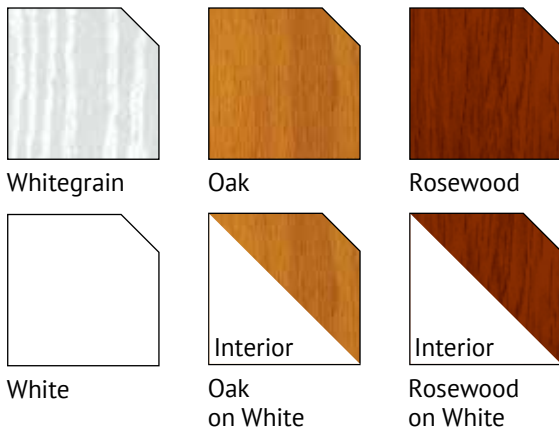

NRG70 DOOR

Platinum®
NRG

HARDWARE OPTIONS

Two styles – modern (shown) or classic scrolled Lever/ Lever and Lever/ Pad combinations available. Aluminium and stainless steel construction.

STANDARD FINISHES

PlatinumNRG Chamfered

PlatinumNRG Sculptured

OPTIONAL FINISHES

A wide range of woodgrain and coloured-foil options are available for either or both internal and external faces or even differing frames and sashes.

www.platinumnrg.co.uk