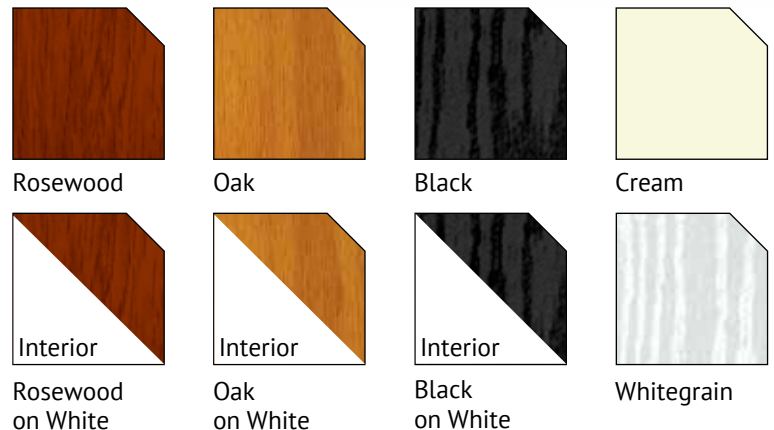

## HARDWARE OPTIONS

Two styles – modern (shown) or classic scrolled Lever/ Lever and Lever/ Pad combinations available. Aluminium and stainless steel construction.

## STANDARD FINISHES

## OPTIONAL FINISHES

A wide range of woodgrain and coloured-foil options are available for either or both internal and external faces or even differing frames and sashes.

[www.platinumnrg.co.uk](http://www.platinumnrg.co.uk)